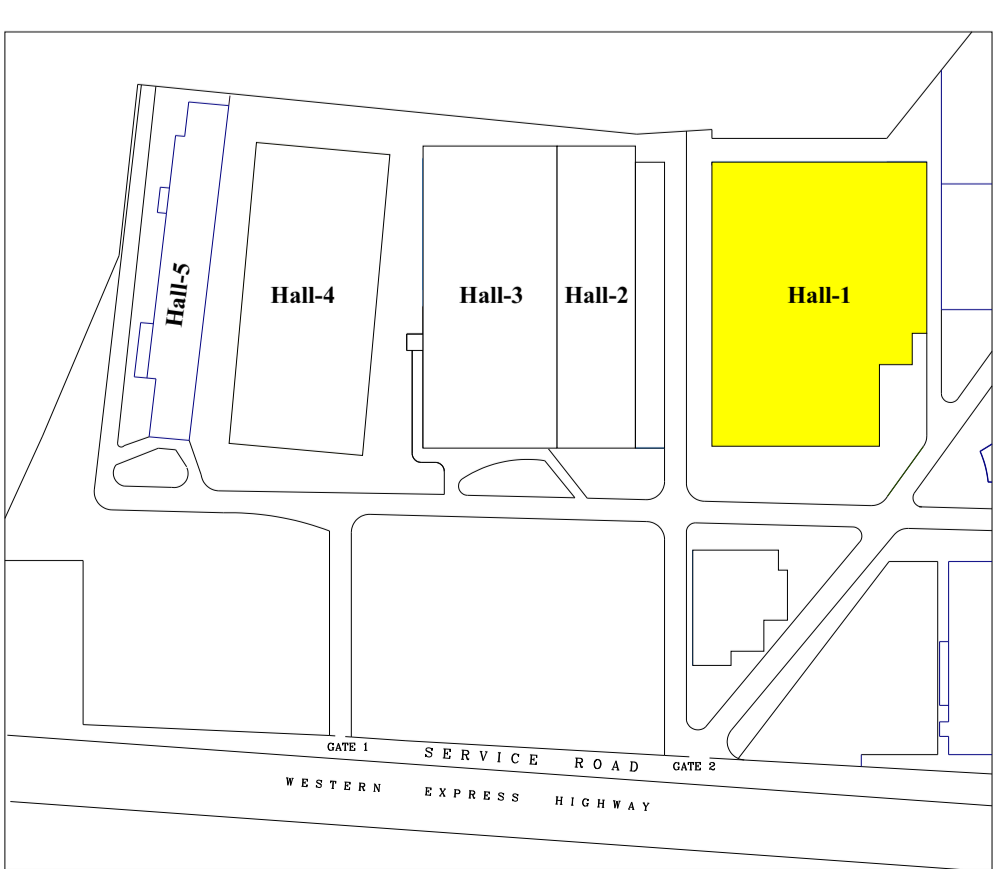

Event Hall : HALL 1
 Designed by : Aniket R
 Updated On : -----

VENUE : **Bombay Exhibition Centre, Goregaon (E), Mumbai**

- Note :-**
1. Maximum Height Allowed For Bare Space Booth - 4 meter.
 2. Maximum Height Allowed For Modified Shell Scheme- 3.5 meter.
 3. Maximum Height Of Shell Scheme - 2.5 meter.
 4. Common Wall Height Restricted To - 2.5 meter.
 5. Stand Spaces Of 18 sq mtr & Below Are compulsory Shell Scheme (No Wood Work Modification Allowed)